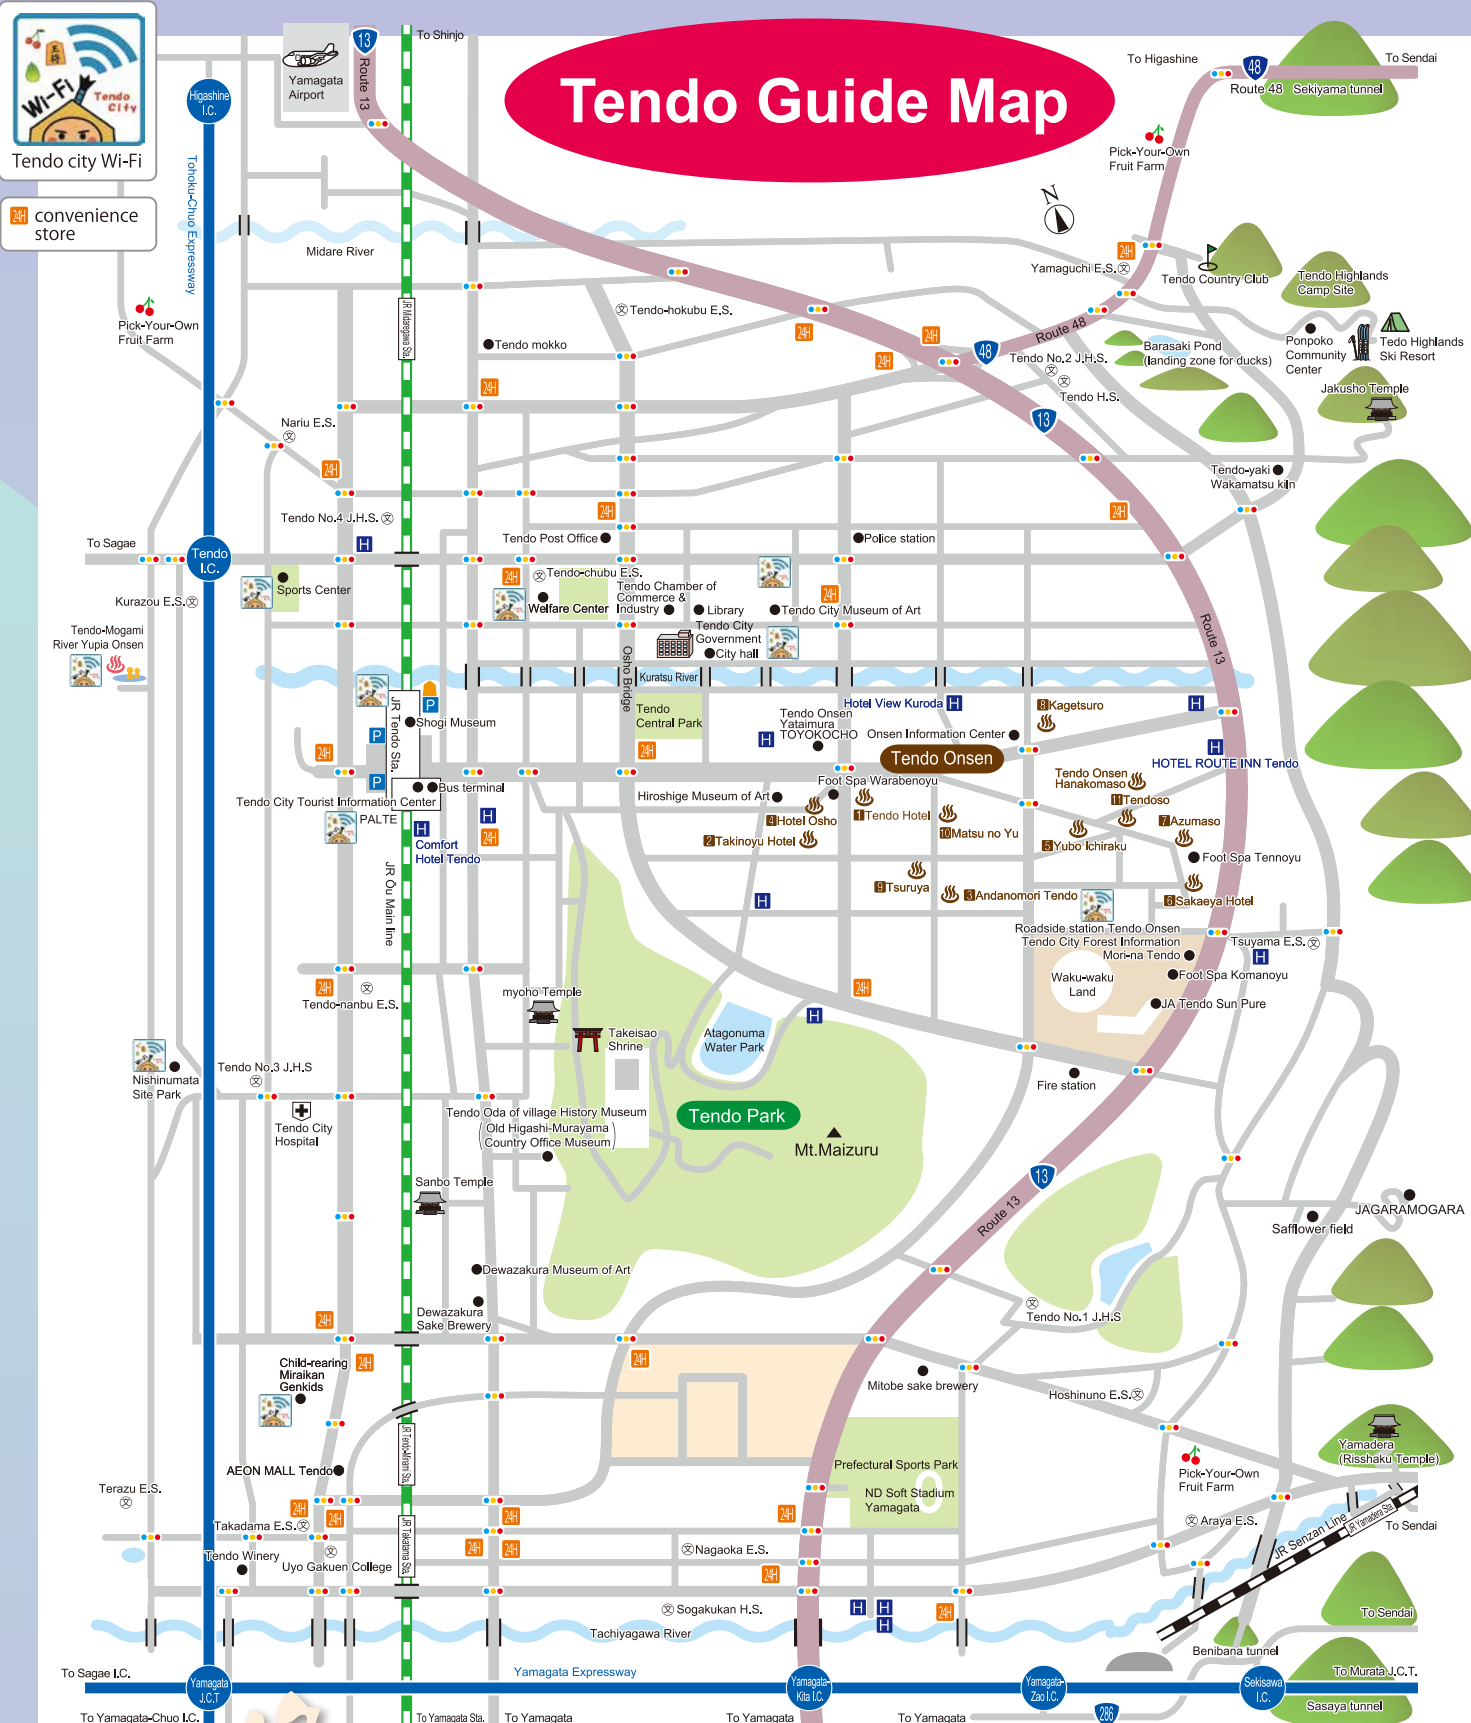

# Tendo Guide Map

**Wi-Fi Tendo City**

**convenience store**

## Access Guide to Tendo

<b>By car</b>	Tokyo area	Tohoku Expressway	Murata J.C.T.	Yamagata Expressway	Yamagata-Kita I.C.	Route 13	Tendo
			4hr		30min	10min	
<b>By train</b>	Tokyo	Yamagata Shinkansen					Tendo
							fastest 2hr 34 min
<b>By plane</b>	Tokyo (Haneda) Airport	Japan Airlines	65min	Yamagata Airport			
	Osaka (Itami) Airport	Japan Airlines	80min	Yamagata Airport			
	Nagoya (Komaki) Airport	Fuji Dream Airlines	70min	Yamagata Airport			
	Sapporo (Shin-Chitose) Airport	Fuji Dream Airlines	75min	Yamagata Airport			

\* 10min by car from Yamagata Airport to Tendo Station